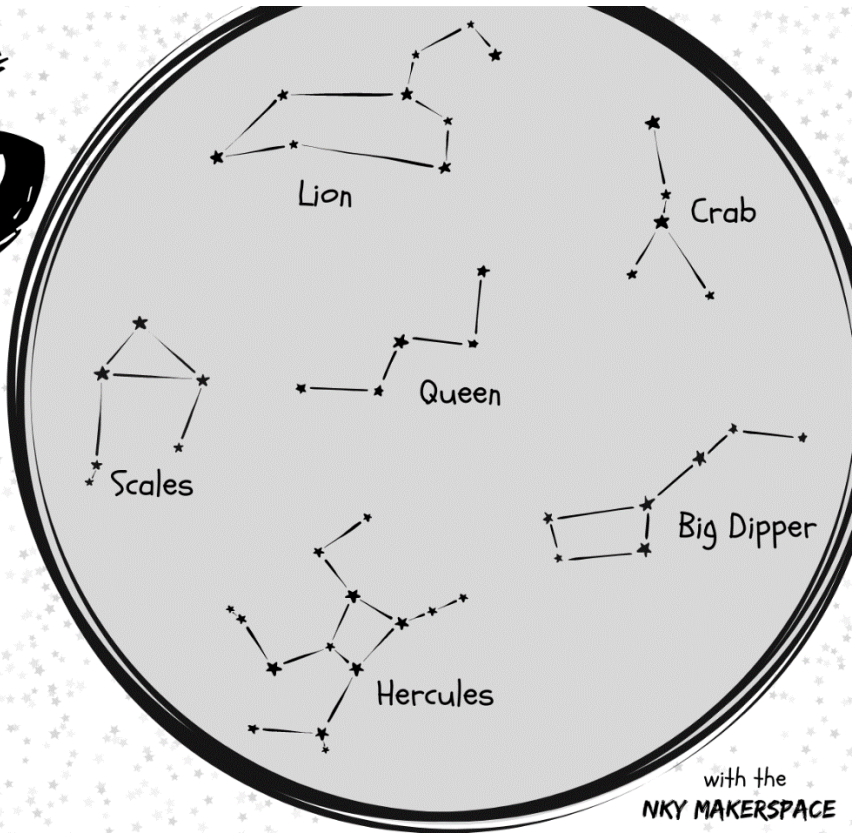

STARS in the SKY

with the
NKY MAKERSPACE

CONSTELLATIONS BUILDING GUIDE

Page #

★ 1 Queen

★ 2 Crab

★ 3 Scales

Page #

★ 4 Big Dipper

★ 5 Lion

★ 6 Hercules

Building the
QUEEN
Constellation

- : Marshmallows
- |: Toothpicks

Building the
CRAB
Constellation

- : Marshmallows
- |: Toothpicks

Building the

SCALES

Constellation

●: Marshmallows

|: Toothpicks

Building the

BIG DIPPER

Constellation

●: Marshmallows