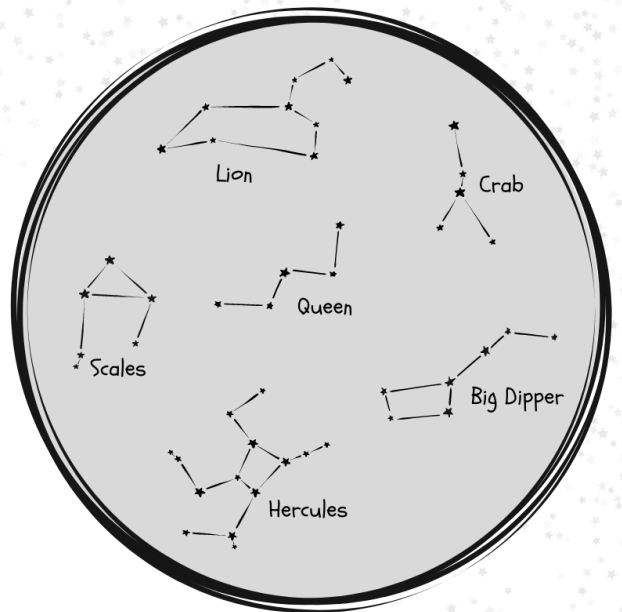

STARS in the SKY

with the
NKY MAKERSPACE

CONSTELLATIONS BUILDING GUIDE

Page #

★ 1 Queen

★ 2 Crab

★ 3 Scales

Page #

★ 4 Big Dipper

★ 5 Lion

★ 6 Hercules

Building the
QUEEN
Constellation

- : Marshmallows
- |: Toothpicks

Building the
CRAB
Constellation

- : Marshmallows
- |: Toothpicks

Building the

SCALES

Constellation

●: Marshmallows

|: Toothpicks

Building the

BIG DIPPER

Constellation

●: Marshmallows

|: Toothpicks

Building the
LION
Constellation

●: Marshmallows
|: Toothpicks

Building the
HERCULES
Constellation

●: Marshmallows
|: Toothpicks